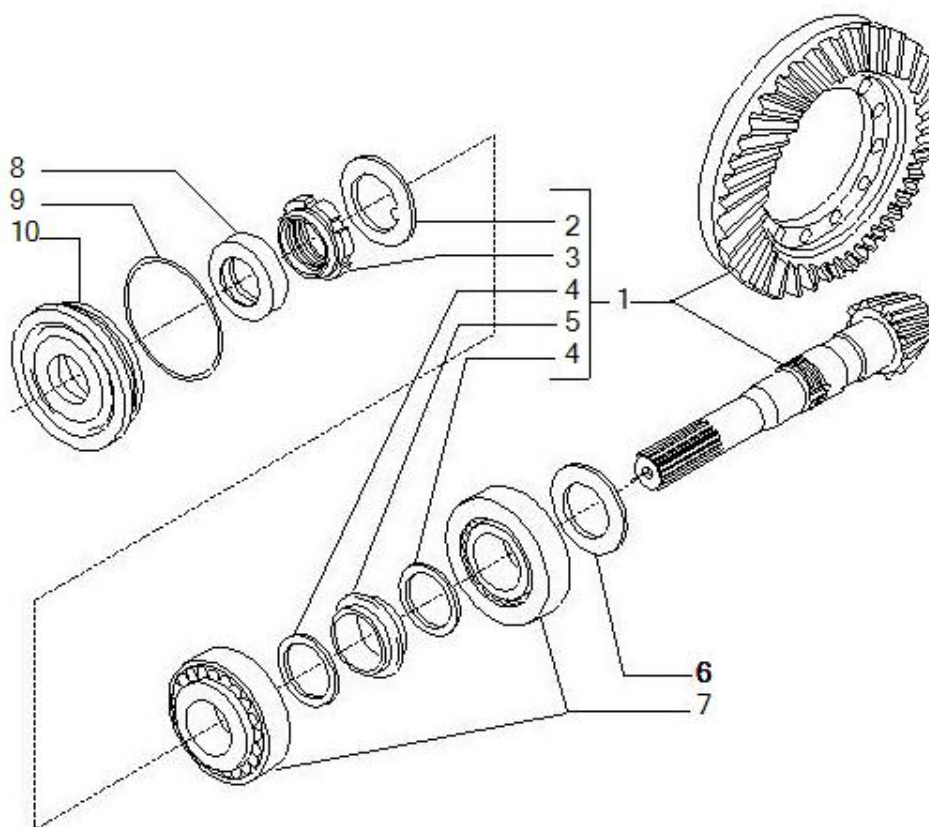

Spare parts catalogue

AXLE 26.16{{0001}}

REF: 146039

- 1.1 Axle housing**
- 2.1 Swivel housings and steering cylinder**
- 3.1 Bevel gear set**
- 4.1 Differential**
- 5.1 Double U-joint**
- 6.1 Wheel hub and final reduction**

Pos	Ref	Qty	Description	Kit	Note
1	24210	2	LUBRIFICATING NIPPLES M6x1con.CH7 Acc.Zn		
2	126921	16	SELF-LOCKING SCREW M12X1.75X30 10.9 ACCI		
3	128904	2	SWIVEL HOUSING KING PIN (17573)		
4	144381	1	SWIVEL HOUSING LH (11003)		
5	22437	2	SELF-LOCKING NUT UNI 7474 M18X1.5 8		
6	128903	2	SWIVEL HOUSING KING PIN 17572		
7	130168	2	STEERING ROD RH L345 D30		
8	350440	2	BALL JOINT DX 38 [130168	
9	22183	2	HEXAGON NUT UNI 5589 M18X1.5 6S	130168	
10	350669	2	BALL JOINT TIE ROD RH D30	130168	
11	130167	1	STEERING CYLINDER 63X38X2		
12	128534	4	SELF-LOCKING SCREW M12X45 10.9		
13	144380	1	SWIVEL HOUSING RH (11002)		
14	22129	2	HEXAGON NUT UNI 5589 M16 8		
15	124748	2	HEX HEAD SCREW UNI 5739 M16X100 STEERING		
16	125390	2	BUSHING AB C 45X50X35 P		
17	144485	2	COMBI RING 45X60X16 SF8		
18	49135	1	STEM COMPLETO	130167	
19	49122	1	Oil seal kit	130167	
20	49121	1	HEAD MARTINETTO	130167	
21	24211	2	LUBRIFICATING NIPPLES M6x1con.CH11 Acc.Z		

Pos	Ref	Qty	Description	Kit	Note
1	47703	2	Oil seal ring		
2	45181	4	TAPE ROLLER THRUST BEARING 045181		
3	123563	8	STUD M18X69 8.8 ACCIAIO CL. 8.8 UNI EN 2	65964	
4	65964	2	Wheel hub kit		
5	127994	12	CENTERING BUSH		
6	128658	12	SELF-LOCKING SCREW M10X45 10.9		
7	28668	2	O.ring		
8	125344	2	CIRCLIP 188.7X3.5		
9	128653	2	EPIC. WHEEL CARRIER HUB (16864)		
10	125452	2	EPICYCLOIDAL RING GEAR Z60		
11	24789	6	Snap ring		
12	123318	2	FIFTH WHEEL SATELLITI		
13	125455	6	EPIC.PLANETARY GEAR Z23 M3 L30.6		
14	28299	18	NEEDLE 4x29.8 (TENS OF 125543)		
15	115634	6	FIFTH WHEEL 34.6X55X1.5		
16	65587	2	Planetary carrier assy		
17	20490	4	COUNTERSUNK HEAD SCREW UN		
18	125280	2	MAGNETIC PLUG M30X2		