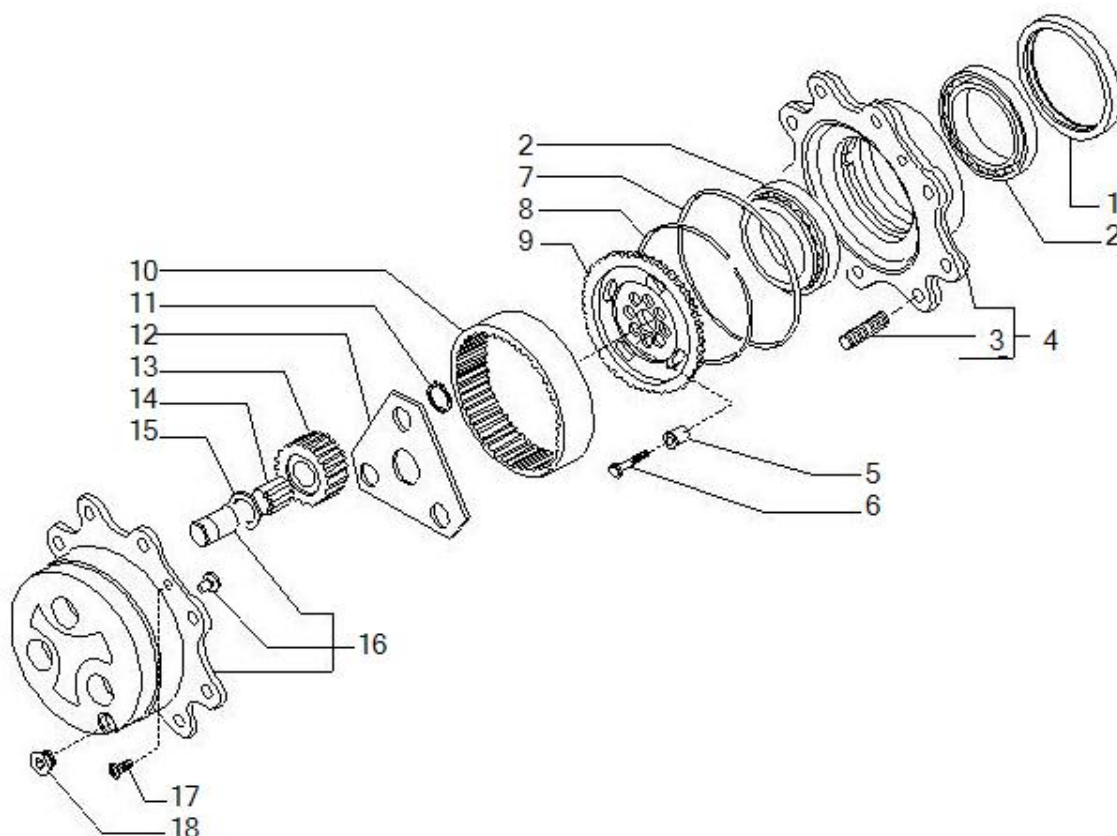

Pos	Ref	Qty	Description	Kit	Note
1	24210	2	LUBRIFICATING NIPPLES M6x1con.CH7 Acc.Zn		
2	126921	16	SELF-LOCKING SCREW M12X1.75X30 10.9 ACCI		
3	128904	2	SWIVEL HOUSING KING PIN (17573)		
4	144381	1	SWIVEL HOUSING LH (11003)		
5	22437	2	SELF-LOCKING NUT UNI 7474 M18X1.5 8		
6	128903	2	SWIVEL HOUSING KING PIN 17572		
7	130168	2	STEERING ROD RH L345 D30		
8	350440	2	BALL JOINT DX 38 [130168	
9	22183	2	HEXAGON NUT UNI 5589 M18X1.5 6S	130168	
10	350669	2	BALL JOINT TIE ROD RH D30	130168	
11	130167	1	STEERING CYLINDER 63X38X2		
12	128534	4	SELF-LOCKING SCREW M12X45 10.9		
13	144380	1	SWIVEL HOUSING RH (11002)		
14	22129	2	HEXAGON NUT UNI 5589 M16 8		
15	124748	2	HEX HEAD SCREW UNI 5739 M16X100 STEERING		
16	125390	2	BUSHING AB C 45X50X35 P		
17	144485	2	COMBI RING 45X60X16 SF8		
18	49135	1	STEM COMPLETO	130167	
19	49122	1	Oil seal kit	130167	
20	49121	1	HEAD MARTINETTO	130167	
21	24211	2	LUBRIFICATING NIPPLES M6x1con.CH11 Acc.Z		

<i>Pos</i>	<i>Ref</i>	<i>Qty</i>	<i>Description</i>	<i>Kit</i>	<i>Note</i>
1	131219	2	DOUBLE U-JOINT		
2	46264	2	Fork (diff. side)	131219	
3	46196	2	Central body	131219	
5	46254	2	Fork (wheel hub)	131219	
7	134196	2	THRUST WASHER		
8	134197	2	THRUST WASHER		
9	24800	2	Snap ring		

Pos	Ref	Qty	Description	Kit	Note
1	47703	2	Oil seal ring		
2	45181	4	TAPE ROLLER THRUST BEARING 045181		
3	123563	8	STUD M18X69 8.8 ACCIAIO CL. 8.8 UNI EN 2	65964	
4	65964	2	Wheel hub kit		
5	127994	12	CENTERING BUSH		
6	128658	12	SELF-LOCKING SCREW M10X45 10.9		
7	28668	2	O.ring		
8	125344	2	CIRCLIP 188.7X3.5		
9	128653	2	EPIC. WHEEL CARRIER HUB (16864)		
10	125452	2	EPICYCLOIDAL RING GEAR Z60		
11	24789	6	Snap ring		
12	123318	2	FIFTH WHEEL SATELLITI		
13	125455	6	EPIC.PLANETARY GEAR Z23 M3 L30.6		
14	28299	18	NEEDLE 4x29.8 (TENS OF 125543)		
15	115634	6	FIFTH WHEEL 34.6X55X1.5		
16	65587	2	Planetary carrier assy		
17	20490	4	COUNTERSUNK HEAD SCREW UN		
18	125280	2	MAGNETIC PLUG M30X2		