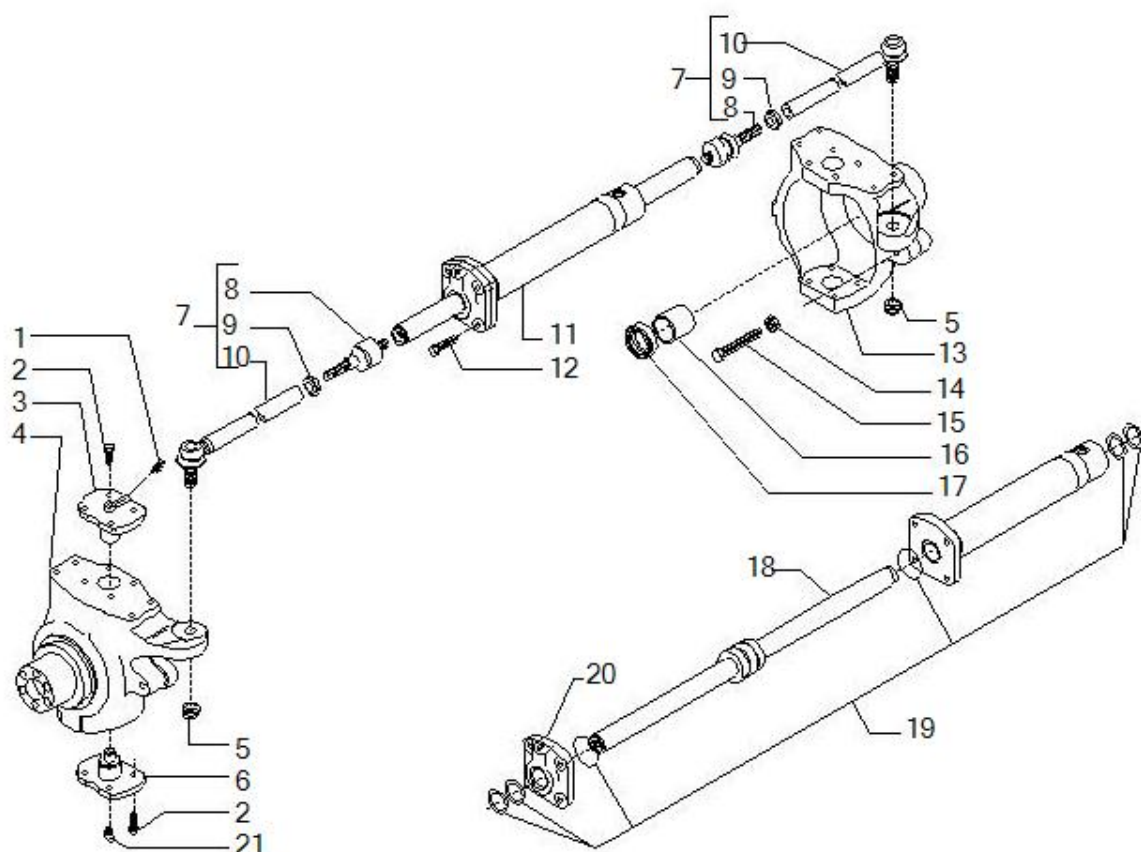

Spare parts catalogue

AXLE 26.16{{0001}}

REF: 146039

- 1.1 Axle housing**
- 2.1 Swivel housings and steering cylinder**
- 3.1 Bevel gear set**
- 4.1 Differential**
- 5.1 Double U-joint**
- 6.1 Wheel hub and final reduction**

Pos	Ref	Qty	Description	Kit	Note
1	126610	1	SWING BUSHING 50.19X60X54		
2	120717	2	SEAL RING 50X60X4 NBR B10F		
3	130532	1	PLASTIC PLUG PROTEZ.		
4	104988	1	BREATHER M10X1		
5	126611	1	SWING BUSHING 50.19X60X36		
6	144488	1	BEAM SI 26.16-1510 (370647)		
7	125813	2	BELLEVILLE WASHER 71x36x2		
8	45165	2	KING PIN BUSH 35X47X18.5		
9	118504	2	BUSHING 30X34X30 AB C		
10	126398	2	SEAL RING 30X44X14 SF6		
11	45159	2	SPHERICAL BALL GE25SX V-418		
12	128629	2	BELLEVILLE WASHER 61x43x0.9		
13	122964	1	I.S.C.DIFF.SUPPORT (381486)		
14	126022	4	HEX HEAD FLANGE SCREW M14X2X75 12.9 GRIF	122964	
15	72235	4	Centering bush	122964	
16	87660	2	PARALLEL PIN 15X35		
17	92270	2	Oil plug M22x1,5		
18	125827	10	HEX HEAD FLANGE SCREW M12X1.75X29 12.9 C		

<i>Pos</i>	<i>Ref</i>	<i>Qty</i>	<i>Description</i>	<i>Kit</i>	<i>Note</i>
1	131219	2	DOUBLE U-JOINT		
2	46264	2	Fork (diff. side)	131219	
3	46196	2	Central body	131219	
5	46254	2	Fork (wheel hub)	131219	
7	134196	2	THRUST WASHER		
8	134197	2	THRUST WASHER		
9	24800	2	Snap ring		

Pos	Ref	Qty	Description	Kit	Note
1	47703	2	Oil seal ring		
2	45181	4	TAPE ROLLER THRUST BEARING 045181		
3	123563	8	STUD M18X69 8.8 ACCIAIO CL. 8.8 UNI EN 2	65964	
4	65964	2	Wheel hub kit		
5	127994	12	CENTERING BUSH		
6	128658	12	SELF-LOCKING SCREW M10X45 10.9		
7	28668	2	O.ring		
8	125344	2	CIRCLIP 188.7X3.5		
9	128653	2	EPIC. WHEEL CARRIER HUB (16864)		
10	125452	2	EPICYCLOIDAL RING GEAR Z60		
11	24789	6	Snap ring		
12	123318	2	FIFTH WHEEL SATELLITI		
13	125455	6	EPIC.PLANETARY GEAR Z23 M3 L30.6		
14	28299	18	NEEDLE 4x29.8 (TENS OF 125543)		
15	115634	6	FIFTH WHEEL 34.6X55X1.5		
16	65587	2	Planetary carrier assy		
17	20490	4	COUNTERSUNK HEAD SCREW UN		
18	125280	2	MAGNETIC PLUG M30X2		