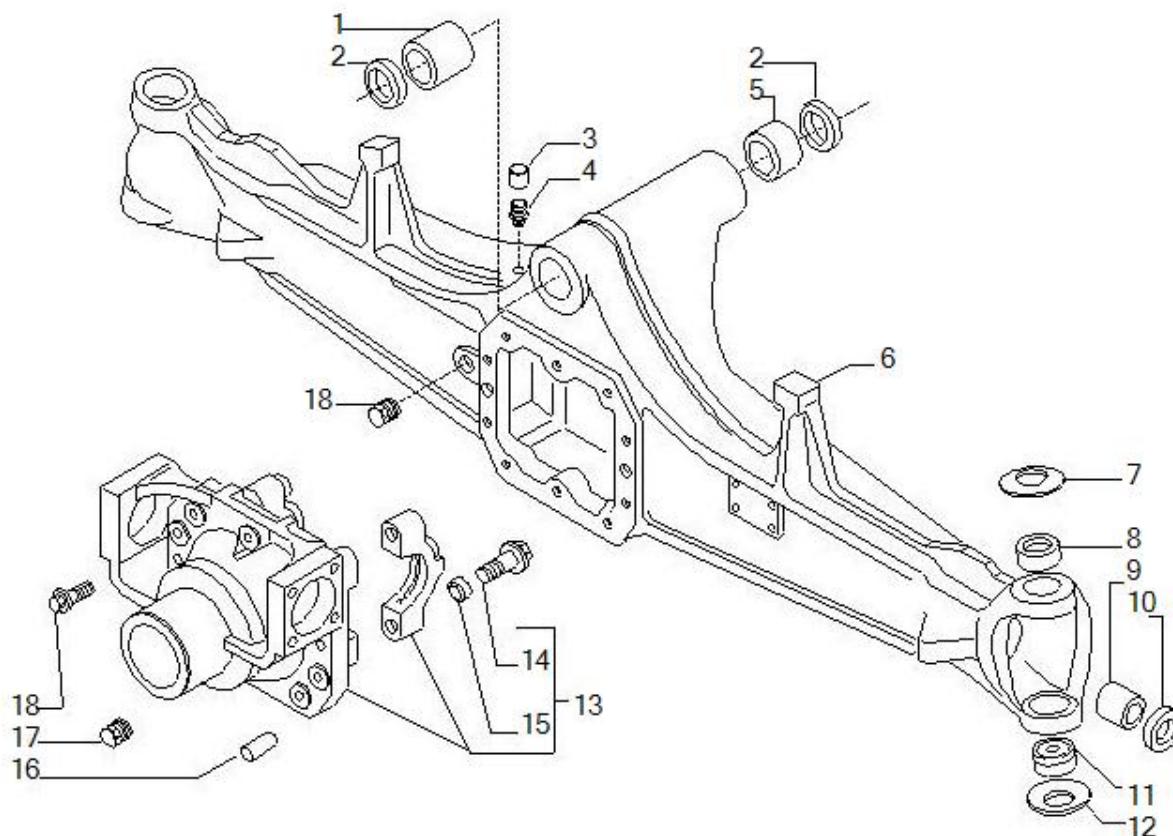

Spare parts catalogue

AXLE 26.16{{0001}}

REF: 146039

- 1.1 Axle housing**
- 2.1 Swivel housings and steering cylinder**
- 3.1 Bevel gear set**
- 4.1 Differential**
- 5.1 Double U-joint**
- 6.1 Wheel hub and final reduction**

<i>Pos</i>	<i>Ref</i>	<i>Qty</i>	<i>Description</i>	<i>Kit</i>	<i>Note</i>
1	131219	2	DOUBLE U-JOINT		
2	46264	2	Fork (diff. side)	131219	
3	46196	2	Central body	131219	
5	46254	2	Fork (wheel hub)	131219	
7	134196	2	THRUST WASHER		
8	134197	2	THRUST WASHER		
9	24800	2	Snap ring		

Pos	Ref	Qty	Description	Kit	Note
1	47703	2	Oil seal ring		
2	45181	4	TAPE ROLLER THRUST BEARING 045181		
3	123563	8	STUD M18X69 8.8 ACCIAIO CL. 8.8 UNI EN 2	65964	
4	65964	2	Wheel hub kit		
5	127994	12	CENTERING BUSH		
6	128658	12	SELF-LOCKING SCREW M10X45 10.9		
7	28668	2	O.ring		
8	125344	2	CIRCLIP 188.7X3.5		
9	128653	2	EPIC. WHEEL CARRIER HUB (16864)		
10	125452	2	EPICYCLOIDAL RING GEAR Z60		
11	24789	6	Snap ring		
12	123318	2	FIFTH WHEEL SATELLITI		
13	125455	6	EPIC.PLANETARY GEAR Z23 M3 L30.6		
14	28299	18	NEEDLE 4x29.8 (TENS OF 125543)		
15	115634	6	FIFTH WHEEL 34.6X55X1.5		
16	65587	2	Planetary carrier assy		
17	20490	4	COUNTERSUNK HEAD SCREW UN		
18	125280	2	MAGNETIC PLUG M30X2		