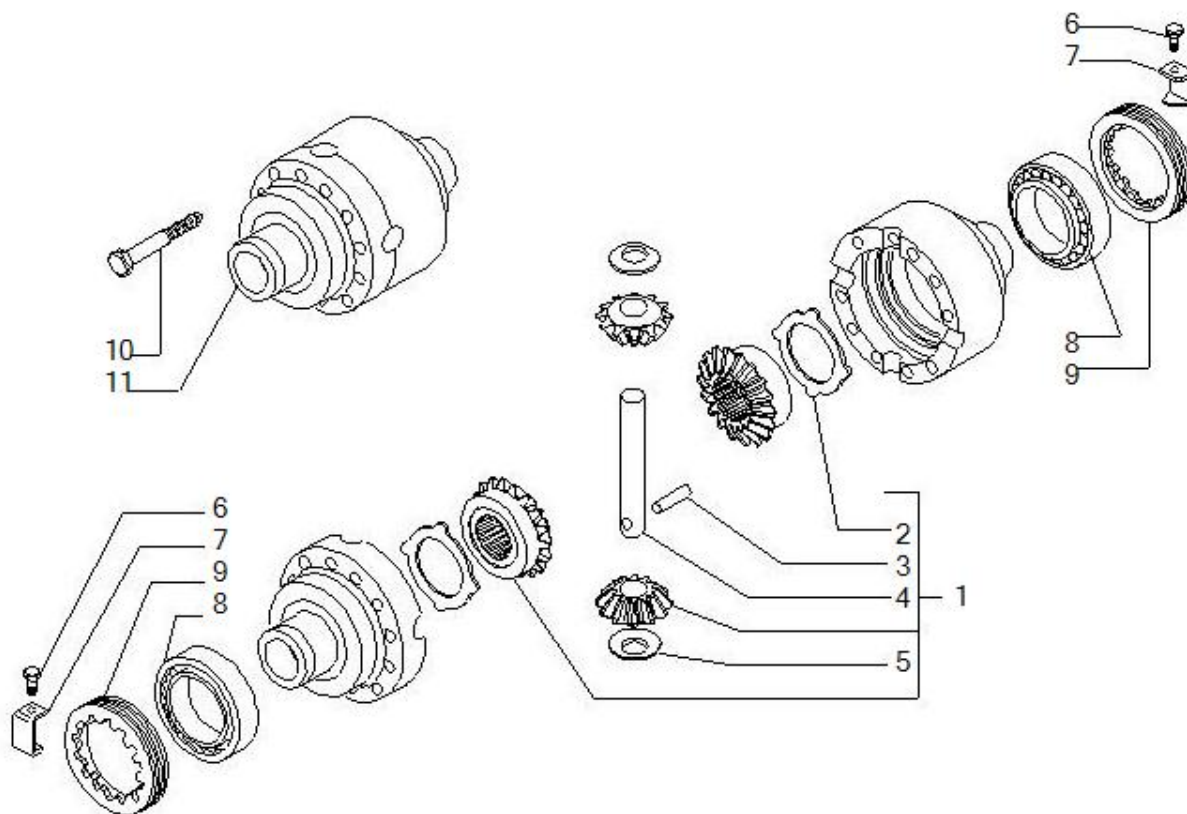

Pos	Ref	Qty	Description	Kit	Note
1	66161	1	Differential kit		
2	120361	2	COUNTERPLATE Diff. locking SP. 1.5	66161	
3	116451	1	PARALLEL PIN UNI 1707 7X40 ACCIAIO	66161	
4	115731	1	DIFF.PLANET.GEAR PIN L130 D22	66161	
5	115730	2	SPHERICAL WASHER washer 22.1X42X1.5 CuSn	66161	
6	128440	2	SELF-LOCKING SCREW M6X10 10.9		
7	107778	2	RING NUT STOP		
8	27309	2	Bearing		
9	107400	2	RING NUT M94X2 (16988)		
10	125552	12	HEX HEAD SCREW M10X1.5X75 12.9 ATB		
11	137972	1	COMPLETE DIFF.HOUSING