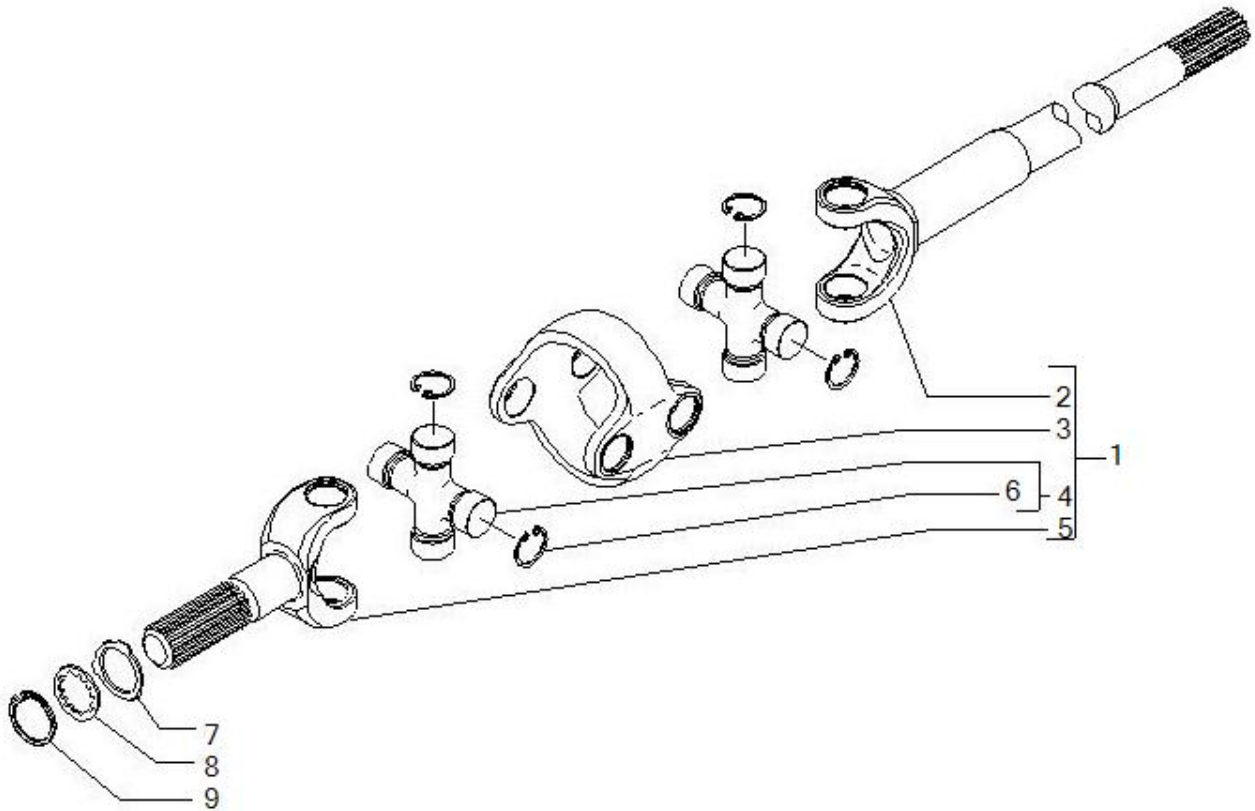

<i>Pos</i>	<i>Ref</i>	<i>Qty</i>	<i>Description</i>	<i>Kit</i>	<i>Note</i>
1	131219	2	DOUBLE U-JOINT		
2	46264	2	Fork (diff. side)	131219	
3	46196	2	Central body	131219	
5	46254	2	Fork (wheel hub)	131219	
7	134196	2	THRUST WASHER		
8	134197	2	THRUST WASHER		
9	24800	2	Snap ring